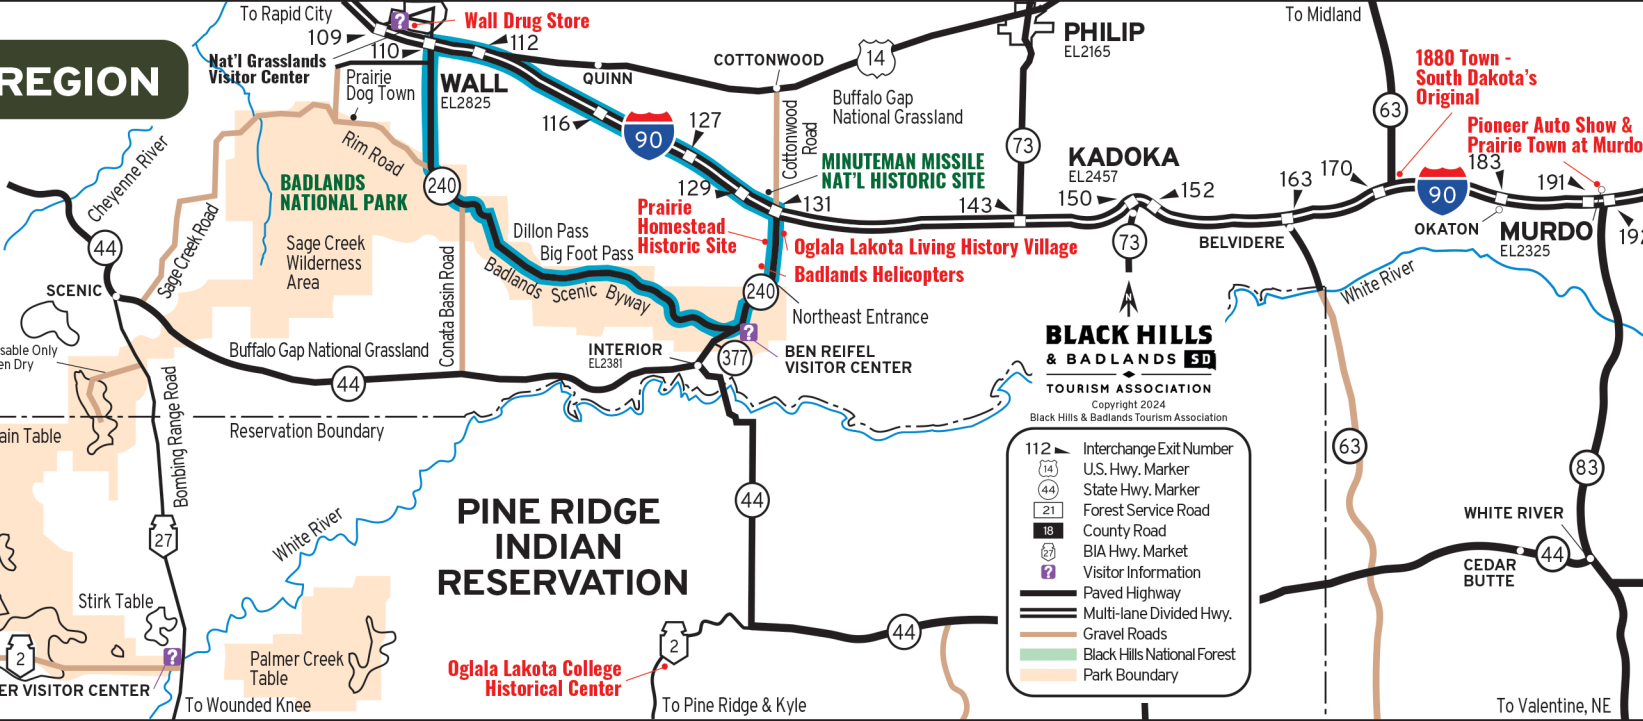

BADLANDS REGION

To Hermosa & Rapid City
Buffalo Gap National Grassland

To Rapid City
Nat'l Grasslands Visitor Center
Prairie Dog Town
WALL EL2825
QUINN
COTTONWOOD
PHILIP EL2165
KADOKA EL2457
MURDO EL2325
To Midland
1880 Town - South Dakota's Original
Pioneer Auto Show & Prairie Town at Murdo
To Valentine, NE

BLACK HILLS & BADLANDS SD
TOURISM ASSOCIATION
Copyright 2024
Black Hills & Badlands Tourism Association

112	Interchange Exit Number
	U.S. Hwy. Marker
	State Hwy. Marker
	Forest Service Road
	County Road
	BIA Hwy. Marker
	Visitor Information
	Paved Highway
	Multi-lane Divided Hwy.
	Gravel Roads
	Black Hills National Forest
	Park Boundary

PINE RIDGE INDIAN RESERVATION

Oglala Lakota College Historical Center

To Wounded Knee

To Pine Ridge & Kyle